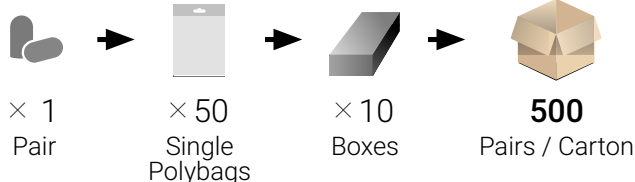

**Description**

**Materials :** Soft polymer (non-allergenic)

**Shape :** Christmas Tree

**Color :** Yellow

**Packing :** 1 pair / one earplug plastic case

**Packing**

**Features**

- Design to fit all ear canal with premium comfort and noise protection
- Soft polymer earplug with Christmas tree design, offering low pressure and great sealing inside the ear
- Stem grip helps users insert earplugs easily into their ear canals
- Dispenser box
- Reusable, Washable and Water-Proof
- Individually packed in a plastic box

SKU/Reference	Carton (L×W×H) m	Carton Weight	EAN13	HS Code	Country of origin
E788SB	 0.64 × 0.28 × 0.4	 6 kg	7630048218728	3926909790	China

**Standards**

EN 352-2:2020  
SNR 32dB

This product complies with the **European Directive (EU) 2016/425** on Personal Protective Equipment. CE Certificate n° **2777/13330-03/E04-01** issued by the **Satra Technology Europe Limited** (notified body n° **2777**).