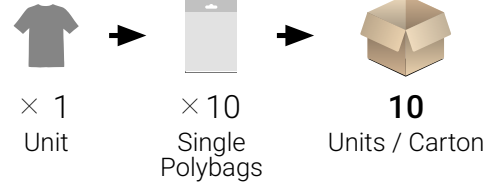

Sizes : **S** → **XXXL**

Description

Shell Fabric : 100% Polyester
Lining Fabric : 100% Polyester
 60g
Padding Fabric : 100%
 Polyester 200g
Fastener : Zipper Front

Pockets : 2 outsides
EN ISO 13688 : 2013
Packing : Individual Polybag
Carton packing : 1 Pcs/Bag; 10
 Pcs/Carton

Packing

Features

- Soft polyester padding
- Elastic windproof braided armholes
- Elasticized fabric at the bottom
- Zipper up to the neck
- Two pockets with zip
- Vertical stitching on the sides
- Conforms to EN ISO 13688:2013, ensuring high standards of performance and durability

SKU/Reference	Size	Carton (L × W × H) m	Carton Weight	EAN13	HS Code	Country of origin
GACLOBS	S	?	?	7630048222497	6210400000	China
GACLOBM	M	?	?	7630048222503	6210400000	China
GACLOBL	L	?	?	7630048222510	6210400000	China
GACLOBXL	XL	?	?	7630048222527	6210400000	China
GACLOBXXL	XXL	?	?	7630048222534	6210400000	China
GACLOBXXXL	XXXL	?	?	7630048222541	6210400000	China