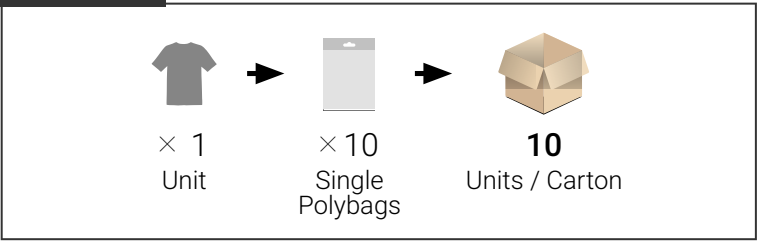

Sizes : **S** → **XXXL**

Description

Shell Fabric : 100% Polyester	Pockets : 2 outsides
Lining Fabric : 100% Polyester 60g	EN ISO 13688 : 2013
Padding Fabric : 100% Polyester 200g	Packing : Individual Polybag
Fastener : Zipper Front	Carton packing : 1 Pcs/Bag; 10 Pcs/Carton

Packing

Features

- Soft polyester padding
- Elastic windproof braided armholes
- Elasticized fabric at the bottom
- Zipper up to the neck
- Two pockets with zip
- Vertical stitching on the sides
- Conforms to EN ISO 13688:2013, ensuring high standards of performance and durability

SKU/Reference	Size	Carton (L×W×H) m	Carton Weight	EAN13	HS Code	Country of origin
GACLOBBS	S	?	?	7630048222497	6210400000	China
GACLOBBM	M	?	?	7630048222503	6210400000	China
GACLOBBL	L	?	?	7630048222510	6210400000	China
GACLOBBXL	XL	?	?	7630048222527	6210400000	China
GACLOBBXXL	XXL	?	?	7630048222534	6210400000	China
GACLOBBXXXL	XXXL	?	?	7630048222541	6210400000	China