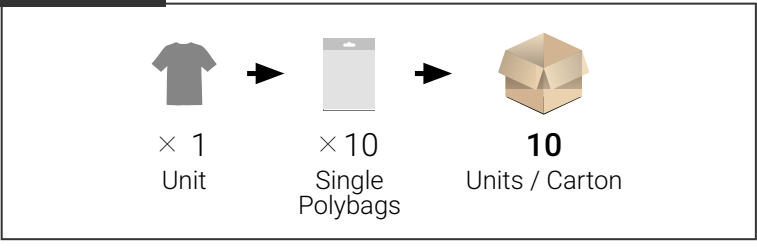

Description

Shell Fabric : 35% Cotton, 65% Polyester 245 g/m2	Fastener : Zipper Front
Lining Fabric : 100% Polyester 60g	Pockets : Multiple pockets
Padding Fabric : 100% Polyester 200g	EN ISO 13688 : 2013
	Packing : Individual Polybag
	Carton packing : 1 Pcs/Bag; 10 Pcs/Carton

Packing

Features

- Multiple pockets for ample storage
- Elastics on sides
- Removable sleeves, can be worn as a bodywarmer
- Zipper up to the neck with flap
- Conforms to EN ISO 13688:2013, ensuring high standards of performance and durability.

SKU/Reference	Size	Carton (L×W×H) m	Carton Weight	EAN13	HS Code	Country of origin
GATHEJNS	S	?	?	7630048221841	6210400000	China
GATHEJNM	M	?	?	7630048221858	6210400000	China
GATHEJNL	L	?	?	7630048221865	6210400000	China
GATHEJNXL	XL	?	?	7630048221872	6210400000	China
GATHEJNXXL	XXL	?	?	7630048221889	6210400000	China
GATHEJNXXXL	XXXL	?	?	7630048221896	6210400000	China