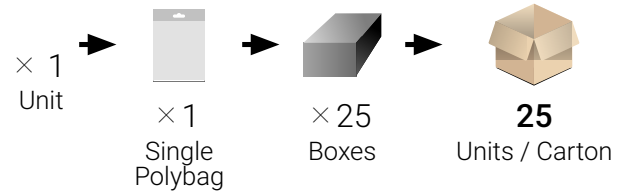

Packing

Features

- Light and robust ABS helmet designed for working at height
- 6-point textile suspension harness for enhanced wearer comfort and stability.
- Size adjustable headband wheel ratchet system
- 3-point chin strap included
- Side slots for clip-on ear muff

SKU/Reference	Carton (L × W × H) m	Carton Weight	EAN13	HS Code	Country of origin
HD7	0.55 × 0.57 × 0.44	10 kg	7630048216816	6506101000	China