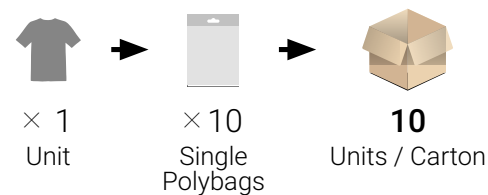

Description

Shell Fabric : 100% Polyester/
PVC 200 g/m2
Seams : Heat Sealed Seams
Fastener : Zipper with flap
Hood : Yes
Cuffs : Elasticated cuffs
Pockets : 2 outsides (jacket); 2
side pockets access openings
(trouser)

Ankles : Snap fastener closure
Waist : Elasticated Waistband
(Trousers)
Packing : Textile bag
Carton packing : 1 Set/Bag; 20
Sets/Carton

Packing

Features

- Waterproof with taped seams and water resistant fabric
- Vented back yoke and eyelets for improved breathability (Jacket)
- Reflective tape for enhanced visibility

SKU/Reference	Carton (L×W×H) m	Carton Weight	EAN13	HS Code	Country of origin
RWAQUOL	?	?	7630048214843	6210200000	China
RWAQUOM	?	?	7630048214850	6210200000	China
RWAQUOS	?	?	7630048214843	6210200000	China
RWAQUOXL	?	?	7630048214874	6210200000	China
RWAQUOXXL	?	?	7630048214881	6210200000	China
RWAQUOXXXL	?	?	7630048214898	6210200000	China