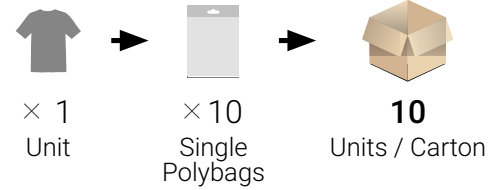

RWTEMG

Class 3:1 X (WP 5,000mm)

Description

Shell Fabric : 100% PVC/
Polyester/PVC 415 g/m2
Seams : Heat Sealed Seams
Fastener : Zipper with flap
Hood : Yes
Cuffs : Elasticated cuffs
Pockets : 2 outsides (jacket); 2
side pockets access openings
(trouser)

Ankles : Snap fastener closure
Waist : Elasticated Waistband
(Trousers)
Packing : Textile bag
Carton packing : 1 Set/Bag; 20
Sets/Carton

Packing

Features

- Waterproof with taped seams and water resistant fabric
- Vented back yoke and eyelets for improved breathability (Jacket)