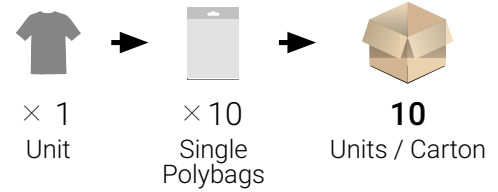

Description

Shell Fabric : 100% PVC/
Polyester/PVC 415 g/m2
Seams : Heat Sealed Seams
Fastener : Zipper with flap
Hood : Yes
Cuffs : Elasticated cuffs
Pockets : 2 outsides (jacket); 2
side pockets access openings
(trouser)

Ankles : Snap fastener closure
Waist : Elasticated Waistband
(Trousers)
Packing : Textile bag
Carton packing : 1 Set/Bag; 20
Sets/Carton

Packing

Features

- Waterproof with taped seams and water resistant fabric
- Vented back yoke and eyelets for improved breathability (Jacket)