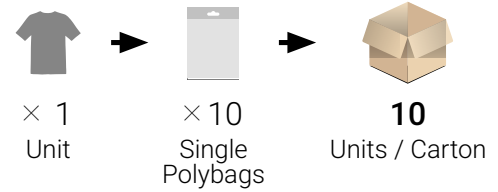

Description

Shell Fabric : 100% Polyester/
PVC 200 g/m2
Seams : Heat Sealed Seams
Fastener : Zipper with flap
Hood : Yes
Cuffs : Elasticated cuffs
Pockets : 2 outsides (jacket); 2
side pockets access openings
(trouser)

Ankles : Snap fastener closure
Waist : Elasticated Waistband
(Trousers)
Packing : Textile bag
Carton packing : 1 Set/Bag; 10
Sets/Carton

Packing

Features

- Waterproof with taped seams and water resistant fabric
- Vented back yoke and eyelets for improved breathability (Jacket)
- Reflective tape for enhanced visibility