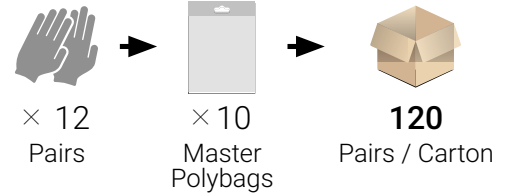

Description

Liner : Cut & sewn	Cuff : Elasticated cuff
Liner materials : Full grain cow leather	Coating materials : NA
Gauge : NA	Coating style : NA
	Packing : 12 pairs/polybag

Packing

Features

- Wing thumb.
- Softness and resistance of the full grain cow.
- Leather piping reinforcement at key points.
- Elastic on the back for a closer fitting.
- REACH compliant.

SKU/Reference	Size	Carton (L×W×H) m	Carton Weight	EAN13	HS Code	Country of origin
S6108	8/M	 0.25 × 0.25 × 0.56	 15.5299 kg	7630048200006	4203291000	India
S6109	9/L	 0.26 × 0.26 × 0.56	 15.5299 kg	7630048200013	4203291000	India
S6110	10/XL	 0.27 × 0.27 × 0.56	 15.5299 kg	7630048200020	4203291000	India
S6111	11/XXL	 0.28 × 0.28 × 0.56	 15.5299 kg	7630048200037	4203291000	India