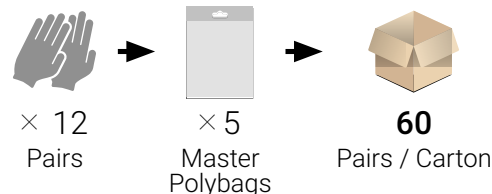

Description

Liner : Cut & sewn
Liner materials : Superior cow split leather / Cotton fabric on the back and the cuff
Gauge : NA

Cuff : Rubberized safety cuff
Coating materials : NA
Coating style : NA
Packing : 12 pairs/polybag

Packing

Features

- Double thickness leather palm and rubberized cuff for a reinforced protection.
- Reinforced protection at key points(palm, index and thumb).
- Flared safety cuff for a more rapid slip-off of the glove.
- Elastic on the back for a closer fitting.
- Cow split reinforcement on palm, thumb and forefinger.
- Cotton palm lined for better comfort and sweat absorption.
- REACH compliant.

SKU/Reference	Size	Carton (L×W×H) m	Carton Weight	EAN13	HS Code	Country of origin
S6140	10/XL	 0.27 × 0.27 × 0.48	 14.5 kg	7630048200136	4203291000	India
S6141	11/XXL	 0.27 × 0.27 × 0.48	 14.5 kg	7630048203922	4203291000	India